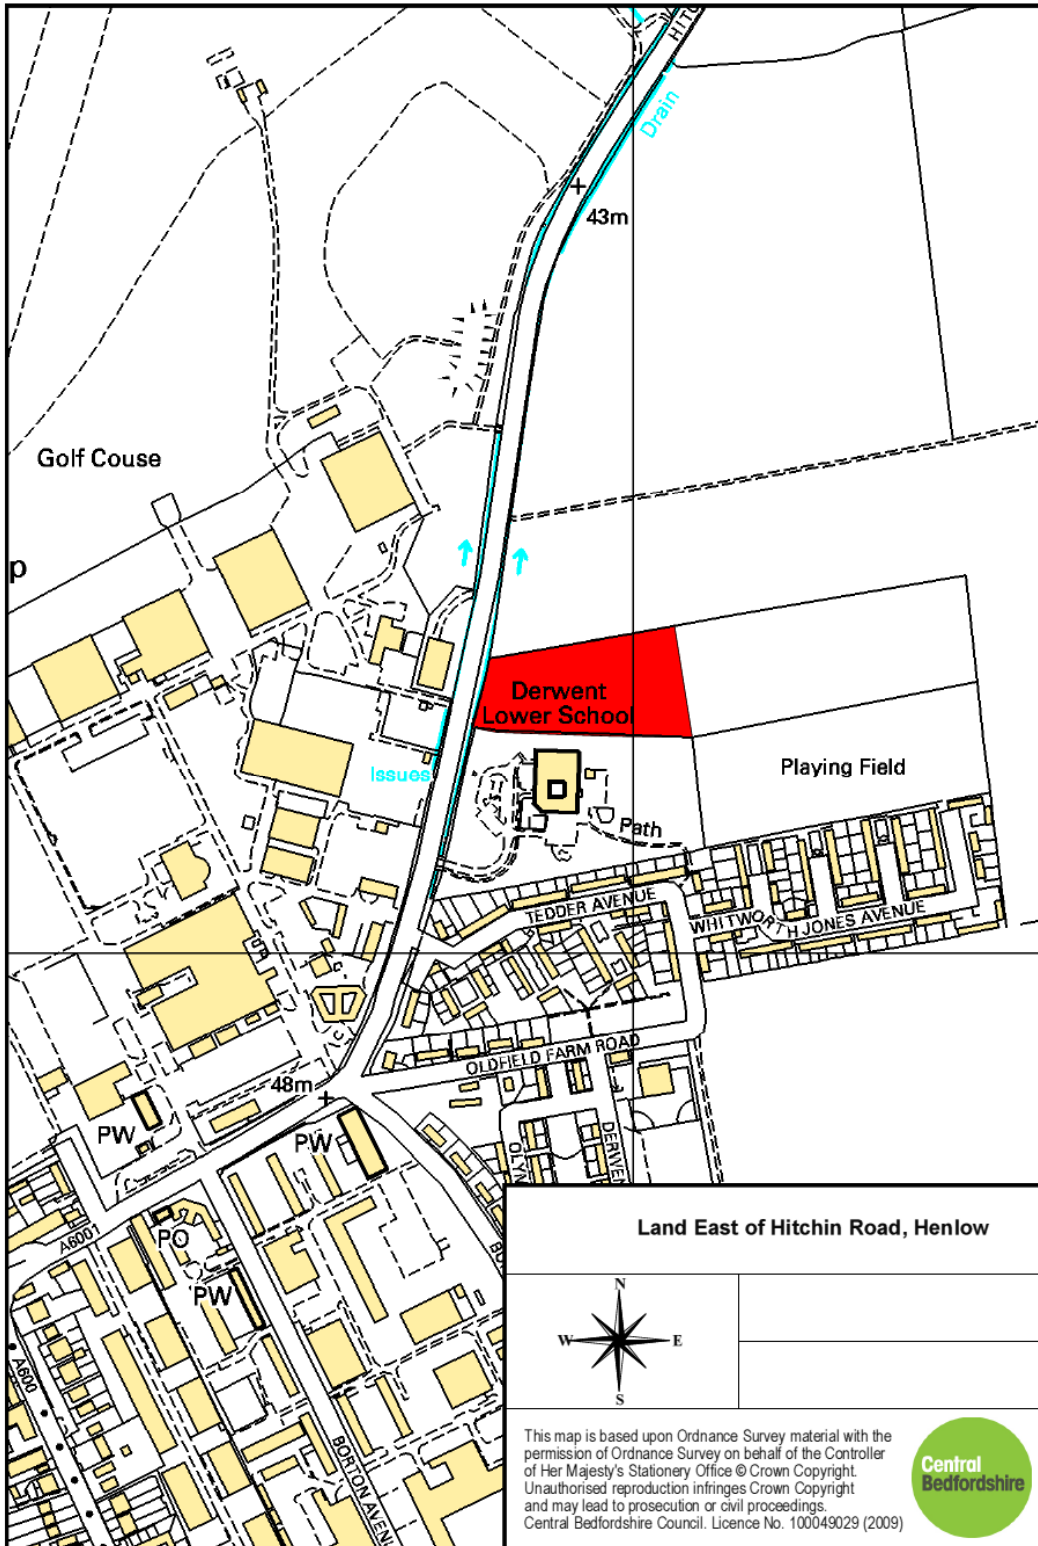

Meeting: Sustainable Communities Overview and Scrutiny Committee
Date: 23 February 2010
Subject: SITE PLANS

Land rear of 197 Hitchin Road, Arlesey

1 Old Acres, Barton Road, Pulloxhill

Heritage Lane, off Westoning Road, Greenfield

Oak Tree Nursery & Magpie Farm, Upper Caldecote

Land between Common Road and Myers Road, South of Gypsy and Traveller site, Potton

Land north of Myers Road and South of the Gypsy and Traveller Site

This map is based upon Ordnance Survey material with the permission of Ordnance Survey on behalf of the Controller of Her Majesty's Stationery Office © Crown Copyright. Unauthorised reproduction infringes Crown Copyright and may lead to prosecution or civil proceedings. Central Bedfordshire Council. Licence No. 100049029 (2009)

Land south of Dunton Lane, Biggleswade

Land East of A6001, Hitchin Rd and opposite the RAF Henlow Camp

Sutton Storage Compound, south of Sutton

**Sutton Storage Compound
South of Sutton**

This map is based upon Ordnance Survey material with the permission of Ordnance Survey on behalf of the Controller of Her Majesty's Stationery Office © Crown Copyright. Unauthorised reproduction infringes Crown Copyright and may lead to prosecution or civil proceedings. Central Bedfordshire Council. Licence No. 100049029 (2009)