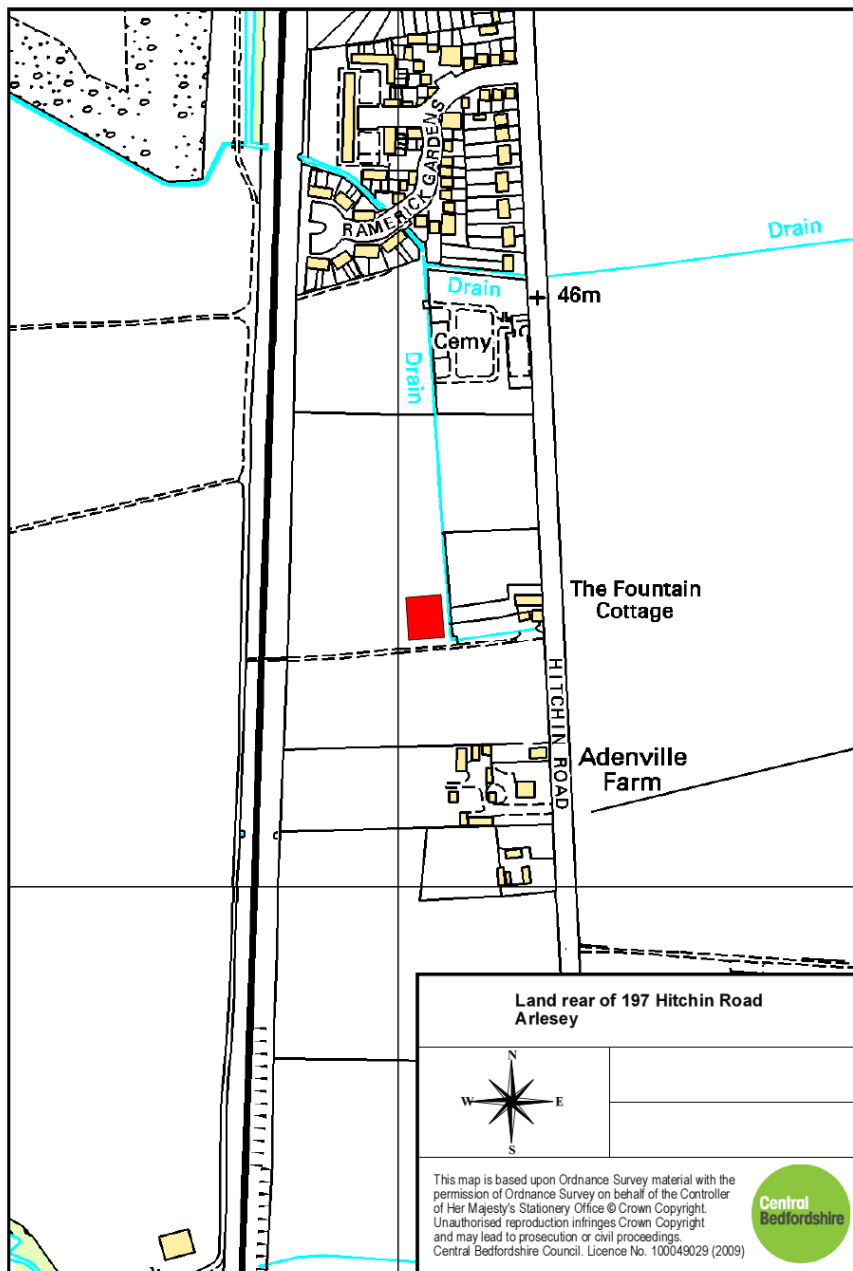

Meeting: Sustainable Communities Overview and Scrutiny Committee
Date: 23 February 2010
Subject: SITE PLANS

Land rear of 197 Hitchin Road, Arlesey

1 Old Acres, Barton Road, Pulloxhill

Heritage Lane, off Westoning Road, Greenfield

Oak Tree Nursery & Magpie Farm, Upper Caldecote

Land between Common Road and Myers Road, South of Gypsy and Traveller site, Potton

Land north of Myers Road and South of the Gypsy and Traveller Site

This map is based upon Ordnance Survey material with the permission of Ordnance Survey on behalf of the Controller of Her Majesty's Stationery Office © Crown Copyright. Unauthorised reproduction infringes Crown Copyright and may lead to prosecution or civil proceedings. Central Bedfordshire Council. Licence No. 100049029 (2009)

Land south of Dunton Lane, Biggleswade

Land East of A6001, Hitchin Rd and opposite the RAF Henlow Camp

Sutton Storage Compound, south of Sutton

**Sutton Storage Compound
South of Sutton**

This map is based upon Ordnance Survey material with the permission of Ordnance Survey on behalf of the Controller of Her Majesty's Stationery Office © Crown Copyright. Unauthorised reproduction infringes Crown Copyright and may lead to prosecution or civil proceedings. Central Bedfordshire Council. Licence No. 100049029 (2009)